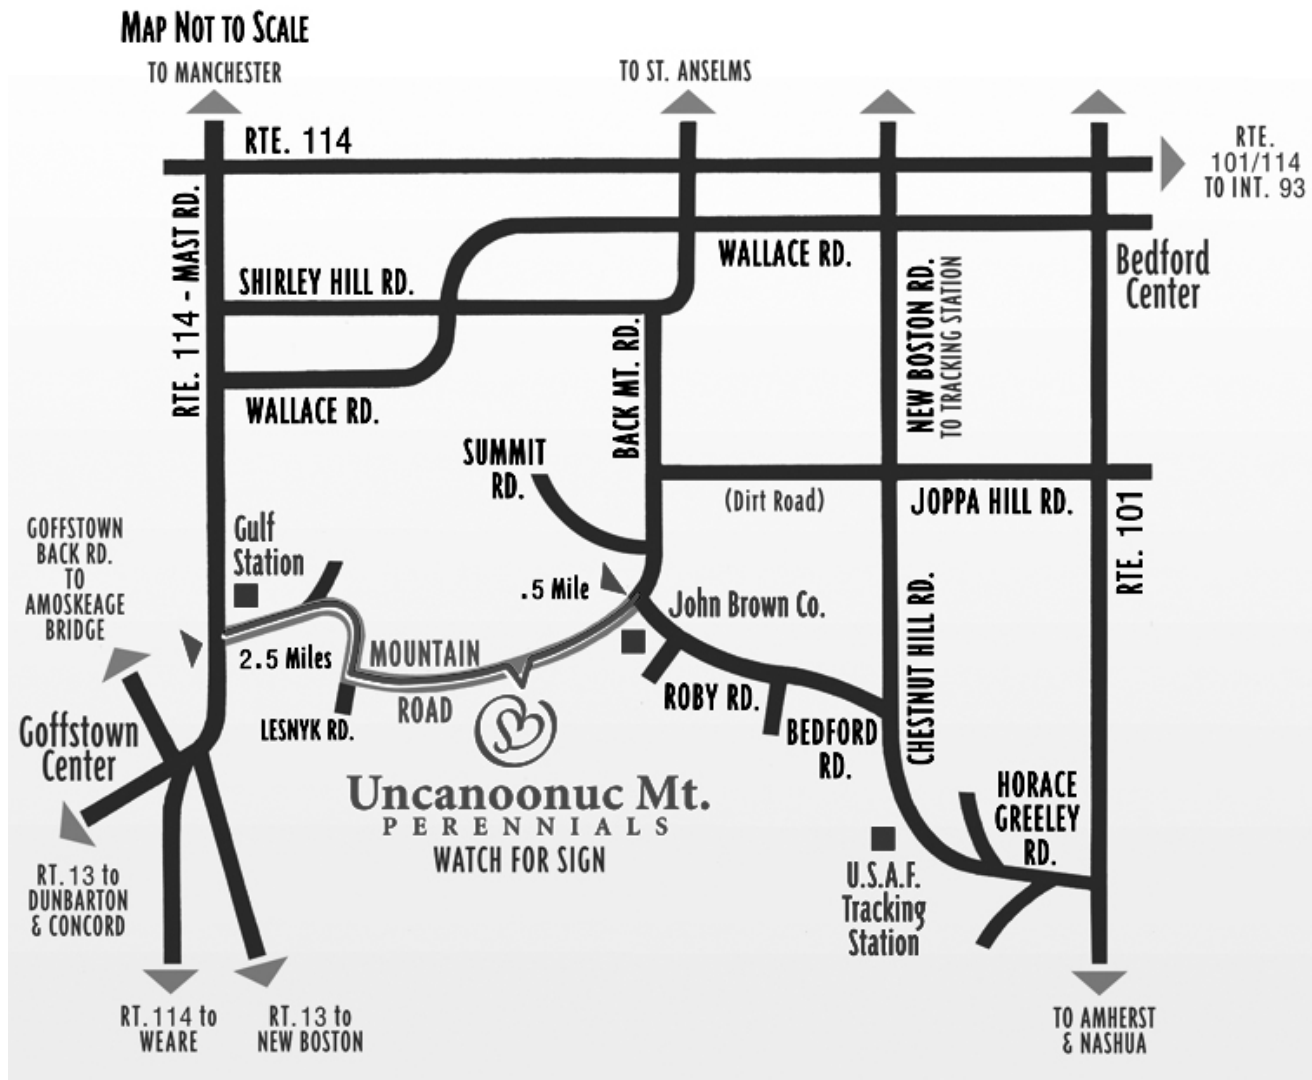

## FROM NASHUA/AMHERST VIA RTE. 101:

Go toward Bedford on Rte. 101. Go past Basket Barn on the left and take next left (Horace Greeley Rd.) at the Cider Mill. Stay right at first "Y"; go left at second "Y" (onto Chestnut Hill Rd.); follow past New Boston Tracking Station; take first road left after the tracking station (Bedford Rd.) follow road (changes to Christy Rd., then to Roby Rd.) to "T" at Mountain Rd. Go left onto Mountain Rd. and follow for less than a mile: Nursery is on left.

## FROM RTE. 3 AND RTE. 93 VIA RTE. 101:

Take Rte. 101 to Rte. 114; follow Rte. 114 into Goffstown center; take left onto Mountain Rd. at Gulf Station; follow Mountain Rd. (stay left at "Y" with Lesnyk Rd.) 2.5 miles: Nursery is on right.

## FROM WEARE, CONCORD AND NORTH MANCHESTER:

Take Rte. 114, Rte. 13 and Back Goffstown Rd. respectively to Goffstown center; go through center and over bridge; go right onto Mountain Rd. at Gulf Station; follow Mountain Rd. (stay left at "Y" with Lesnyk Rd.) 2.5 miles: Nursery is on right.